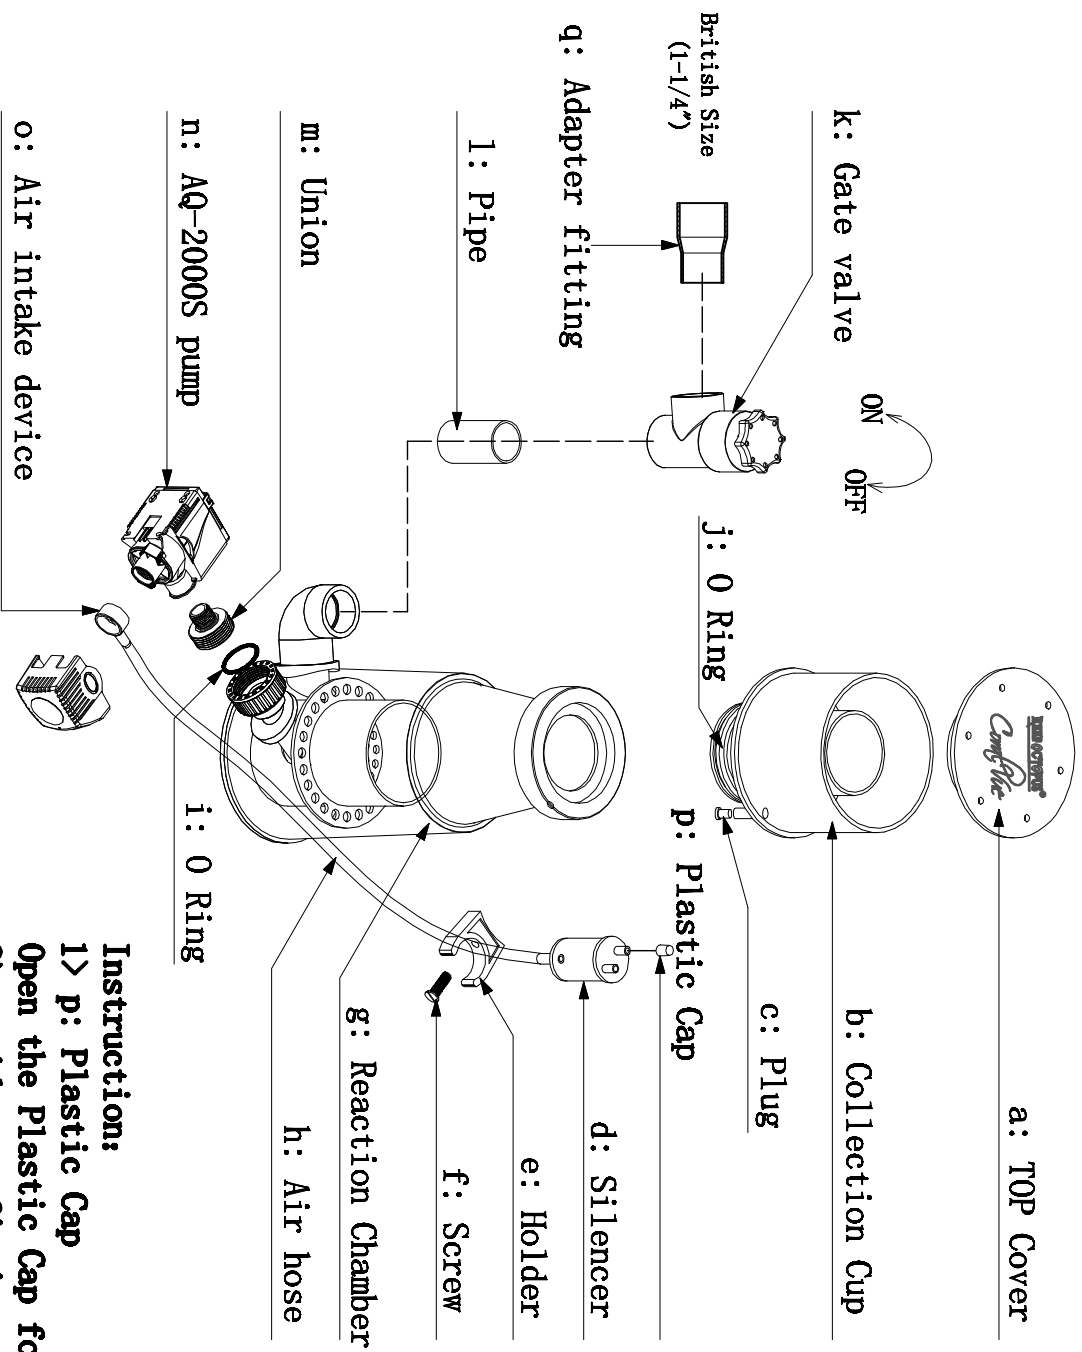

Classic-150INT

Instruction:

1> p: Plastic Cap

Open the Plastic Cap for 03

2> q: Adapter fitting

Metric Size($\phi 40\text{mm}$) to British Size(1-1/4")