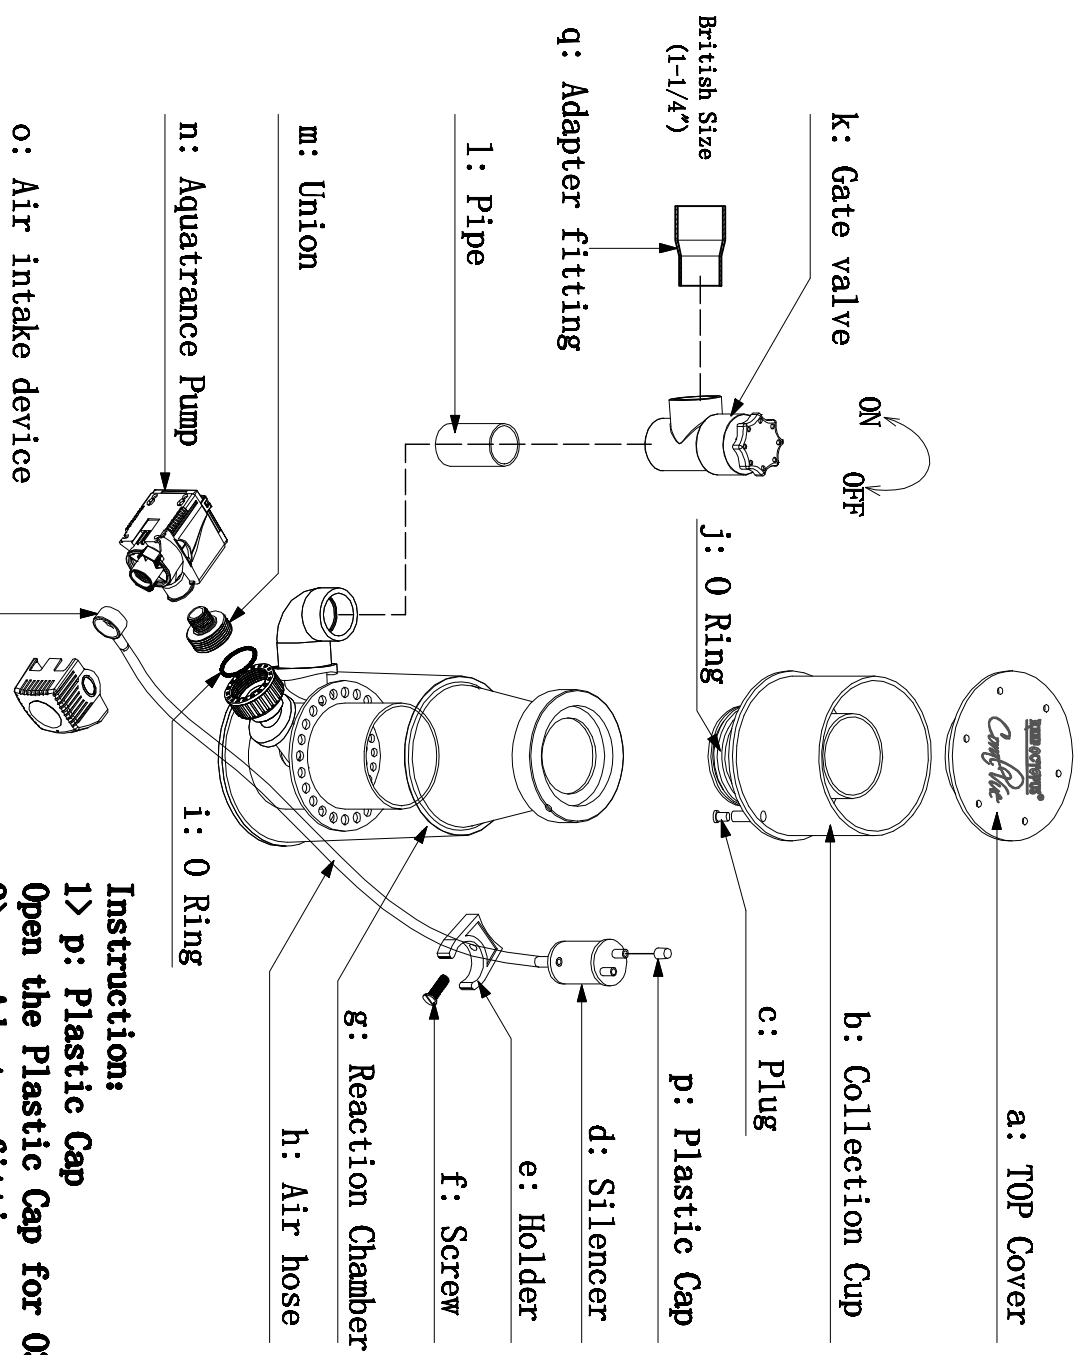

Classic-110INT

Instruction:

- 1> p: Plastic Cap
- Open the Plastic Cap for 03
- 2> q: Adapter fitting

Metric Size($\phi 40\text{mm}$) to British Size(1-1/4")